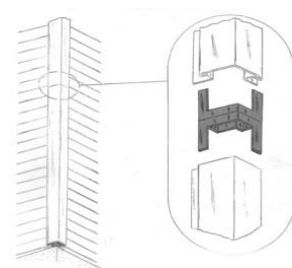

Kritter-Cap™

3" & 4" CORNER INSERT ORDER FORM

Easily Inserts into top & bottom of vinyl corner post

screw two inserts together through pre-drilled holes to align corner posts on two story homes

CORNER INSERT				Price	
<u>Qty</u>	<u>Part #</u>	<u>Description</u>	<u>Packaging</u>	<u>per @</u>	<u>Total US\$</u>
___	SCI-300/6	3" Corner Insert	Blister Pack of 6	\$ 14.75	\$ _____
___	SCI-300/50	3" Corner Insert	Bulk pack of 50	\$ 98.40	\$ _____
___	SCI-300/100	3" Corner Insert	Bulk pack of 100	\$185.40	\$ _____
___	SCI-400/6	4" Corner Insert	Blister Pack of 6	\$ 14.75	\$ _____
___	SCI-400/50	4" Corner Insert	Bulk pack of 50	\$ 98.40	\$ _____
___	SCI-400/100	4" Corner Insert	Bulk pack of 100	\$185.40	\$ _____