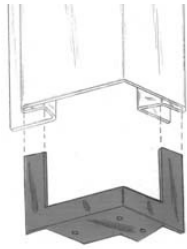

Kritter-Cap™

3" & 4" CORNER INSERT ORDER FORM

Easily Inserts into top & bottom of vinyl corner post

screw two inserts together through pre-drilled holes to align corner posts on two story homes

CORNER INSERT				Price	
<u>Qty</u>	<u>Part #</u>	<u>Description</u>	<u>Packaging</u>	<u>per @</u>	<u>Total US\$</u>
___	SCI-300/6	3" Corner Insert	Blister Pack of 6	\$ 14.75	\$ _____
___	SCI-300/50	3" Corner Insert	Bulk pack of 50	\$ 98.40	\$ _____
___	SCI-300/100	3" Corner Insert	Bulk pack of 100	\$185.40	\$ _____
___	SCI-400/6	4" Corner Insert	Blister Pack of 6	\$ 14.75	\$ _____
___	SCI-400/50	4" Corner Insert	Bulk pack of 50	\$ 98.40	\$ _____
___	SCI-400/100	4" Corner Insert	Bulk pack of 100	\$185.40	\$ _____